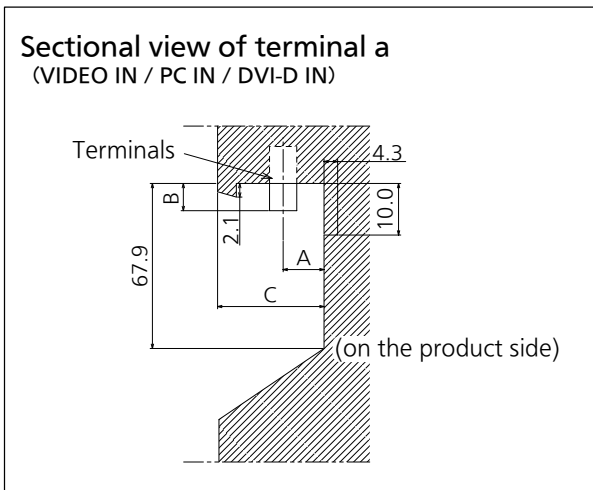

● Drawing of terminals

View from back

32EF1

Units : mm

	VIDEO IN	PC IN	HDMI	DVI-D IN	USB	LAN	SERIAL IN
A	10.8	11.5	8.6	10.2	8.3	7.4	9.0
B	1.7	5.8	0	0	0	0	5.3
C	21.1				18.6		

*Due to the construction of terminal, some types of connecting cable or USB memory device cannot be used.
Be sure to use connecting cable or USB memory device after confirmation in this drawing.