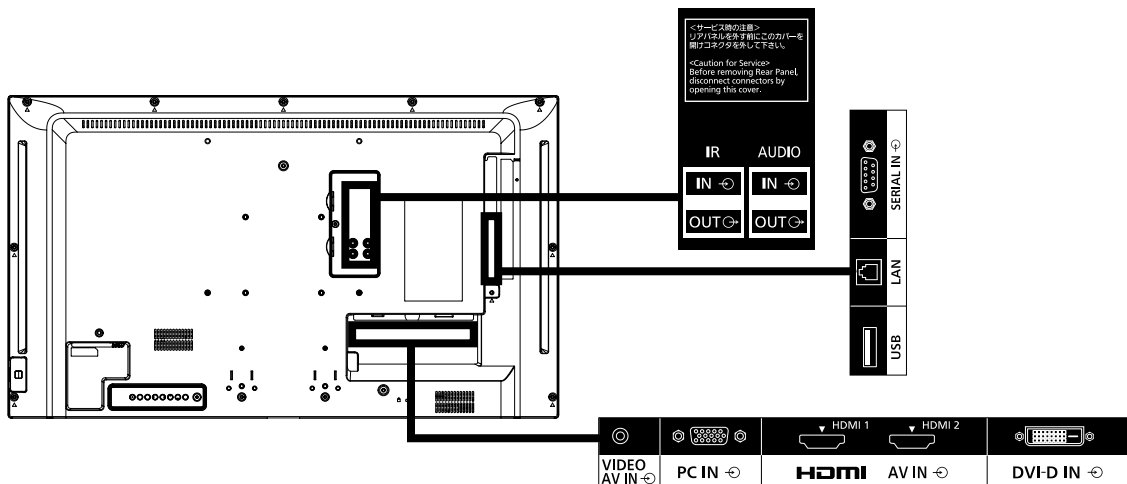

REMOTE CONTROL TRANSMITTER

Power Requirements	DC 3 V (2 x AAA Size batteries)
Operating distance	approx. 7 m*
Weight	approx. 63 g including batteries
Dimensions (W x H x D)	44 x 105 x 20.5 mm

*When operated directly in front of receptor.

INCLUDED ACCESSORIES

- AC cord (approx. 1.8 m)
- Remote Control
- Batteries (AAA size) x 2
- Clamper x 3
- CD-ROM/User manual

DIMENSIONS

Cautions: This drawing is not a scale
Units : mm

CONNECTION TERMINAL