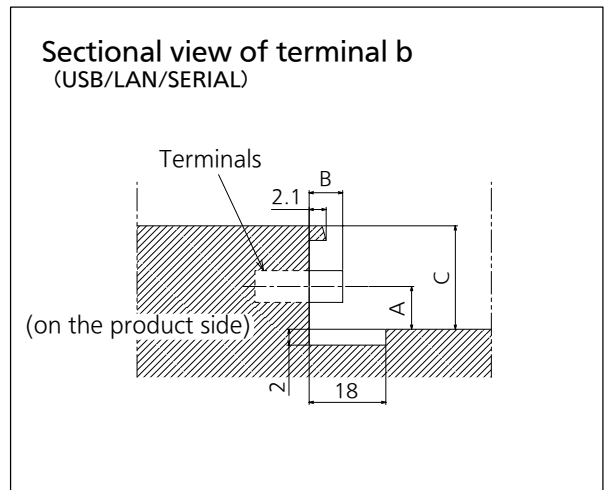

● Drawing of terminals

View from back

32EF1

Units : mm

	VIDEO IN	PC IN	HDMI	DVI-D IN	USB	LAN	SERIAL IN
A	10.8	11.5	8.6	10.2	8.3	7.4	9.0
B	1.7	5.8	0	0	0	0	5.3
C	21.1				18.6		

*Due to the construction of terminal, some types of connecting cable or USB memory device cannot be used.
Be sure to use connecting cable or USB memory device after confirmation in this drawing.