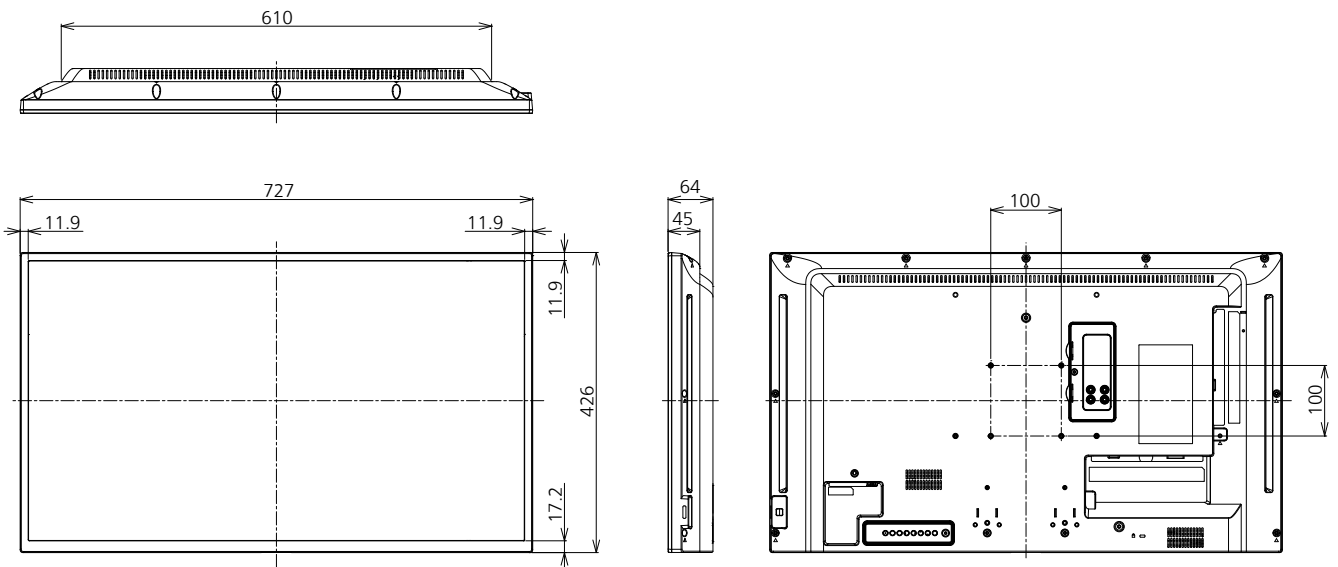

*Based on IEC 62087 Ed.2 measurement method

■ MECHANICAL

Dimension (W x H x D)	727 x 426 x 64 mm
Weight	approx. 5.3 kg
Bezel Color	Black
Bezel Width	T/R/L:11.9 mm, B:17.2 mm
Carton Dimensions (W x H x D)	818 x 547 x 139 mm
Gross Weight	approx. 8 kg
Cabinet Material / Color	Plastic / Black
Pitch for Wall-Hanging	VESA Compliant 100 x 100 mm (Installed by: M4 screws / Screw hole depth 10 mm)

REMOTE CONTROL TRANSMITTER

Power Requirements	DC 3 V (2 x AAA Size batteries)
Operating distance	approx. 7 m*
Weight	approx. 63 g including batteries
Dimensions (W x H x D)	44 x 105 x 20.5 mm

*When operated directly in front of receptor.

INCLUDED ACCESSORIES

- AC cord (approx. 1.8 m)
- Remote Control
- Batteries (AAA size) x 2
- Clamper x 3
- CD-ROM/User manual

DIMENSIONS

Cautions: This drawing is not a scale
Units : mm

CONNECTION TERMINAL