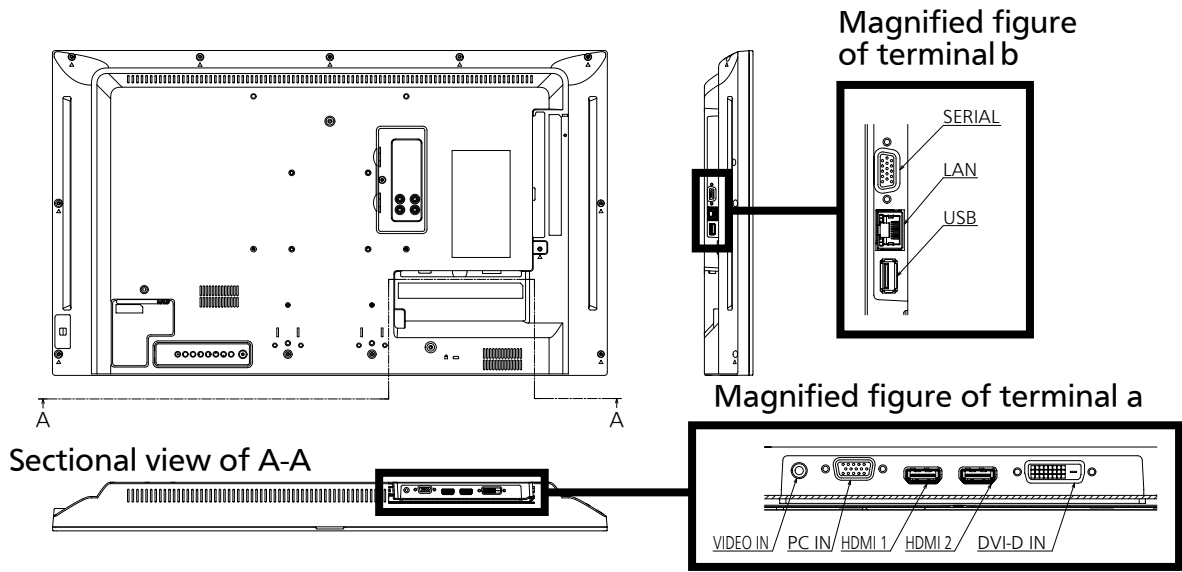

● Drawing of terminals

View from back

32EF1

Units : mm

	VIDEO IN	PC IN	HDMI	DVI-D IN	USB	LAN	SERIAL IN
A	10.8	11.5	8.6	10.2	8.3	7.4	9.0
B	1.7	5.8	0	0	0	0	5.3
C	21.1				18.6		

*Due to the construction of terminal, some types of connecting cable or USB memory device cannot be used.
Be sure to use connecting cable or USB memory device after confirmation in this drawing.